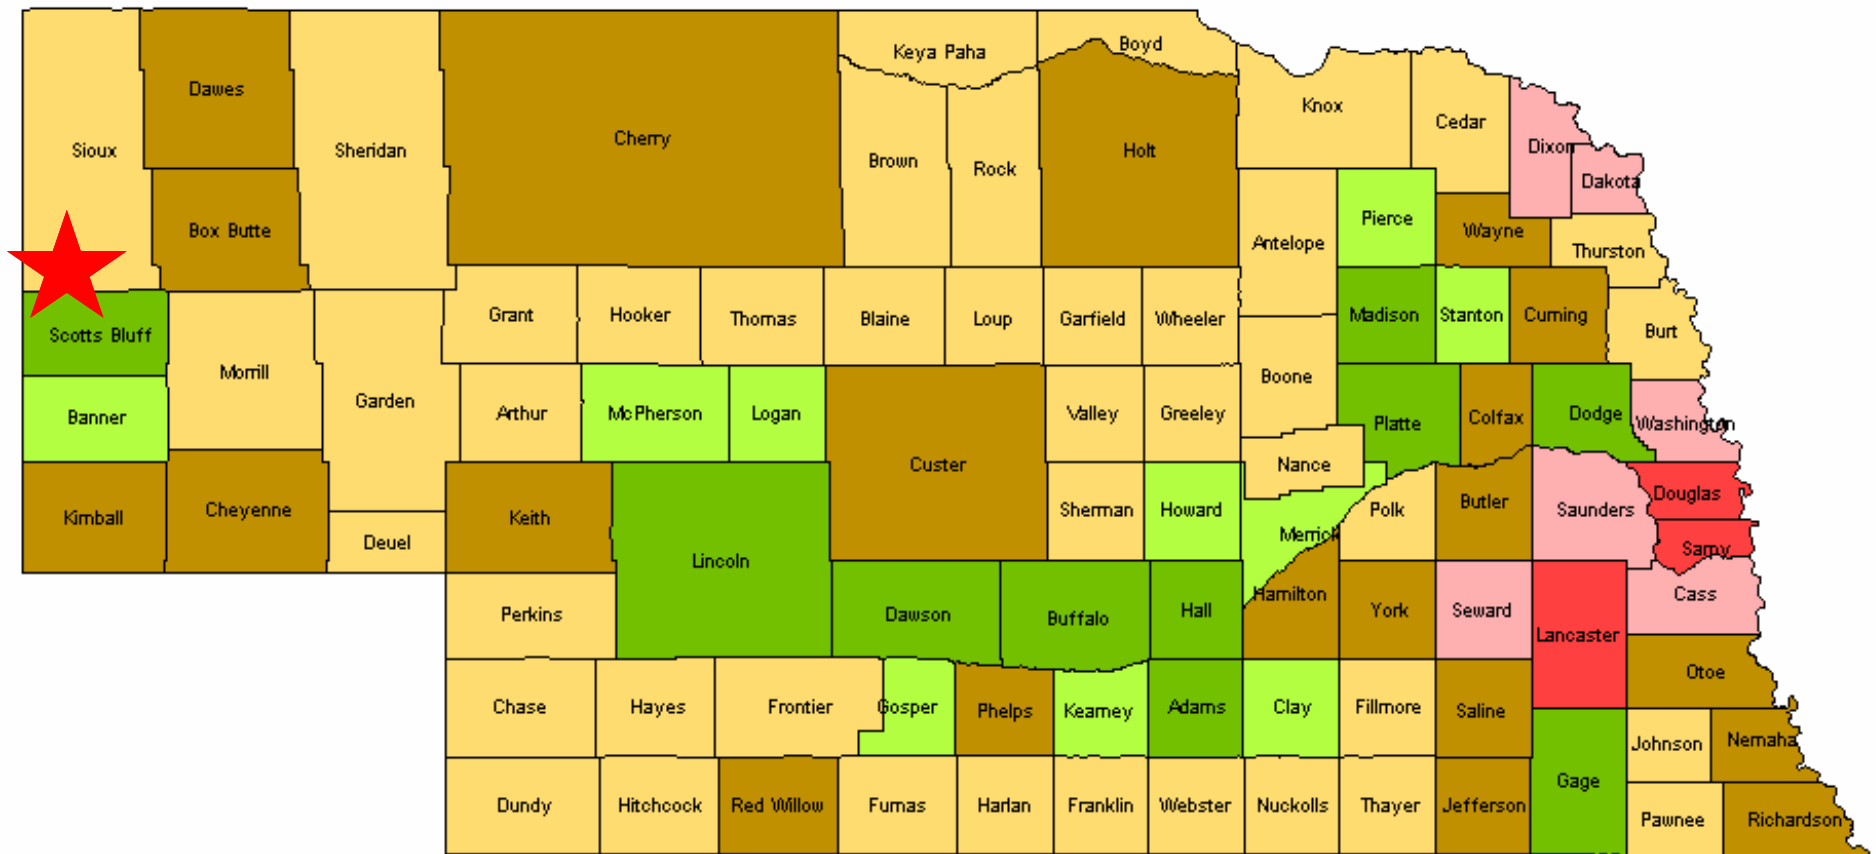

NEBRASKA COUNTIES CLASSIFIED BY METROPOLITAN, MICROPOLITAN AND SIZE OF LARGEST TO SMALLEST

Class of County

| | | |
|---|--|------|
| ■ | Metropolitan-Douglas, Sarpy, Lancaster | (3) |
| ■ | Metropolitan-Other | (6) |
| ■ | Micropolitan-Core | (10) |
| ■ | Micropolitan-Surrounding | (10) |
| ■ | Size of largest town 2,500-9,999 | (21) |
| ■ | Size of largest town less than 2,500 | (43) |